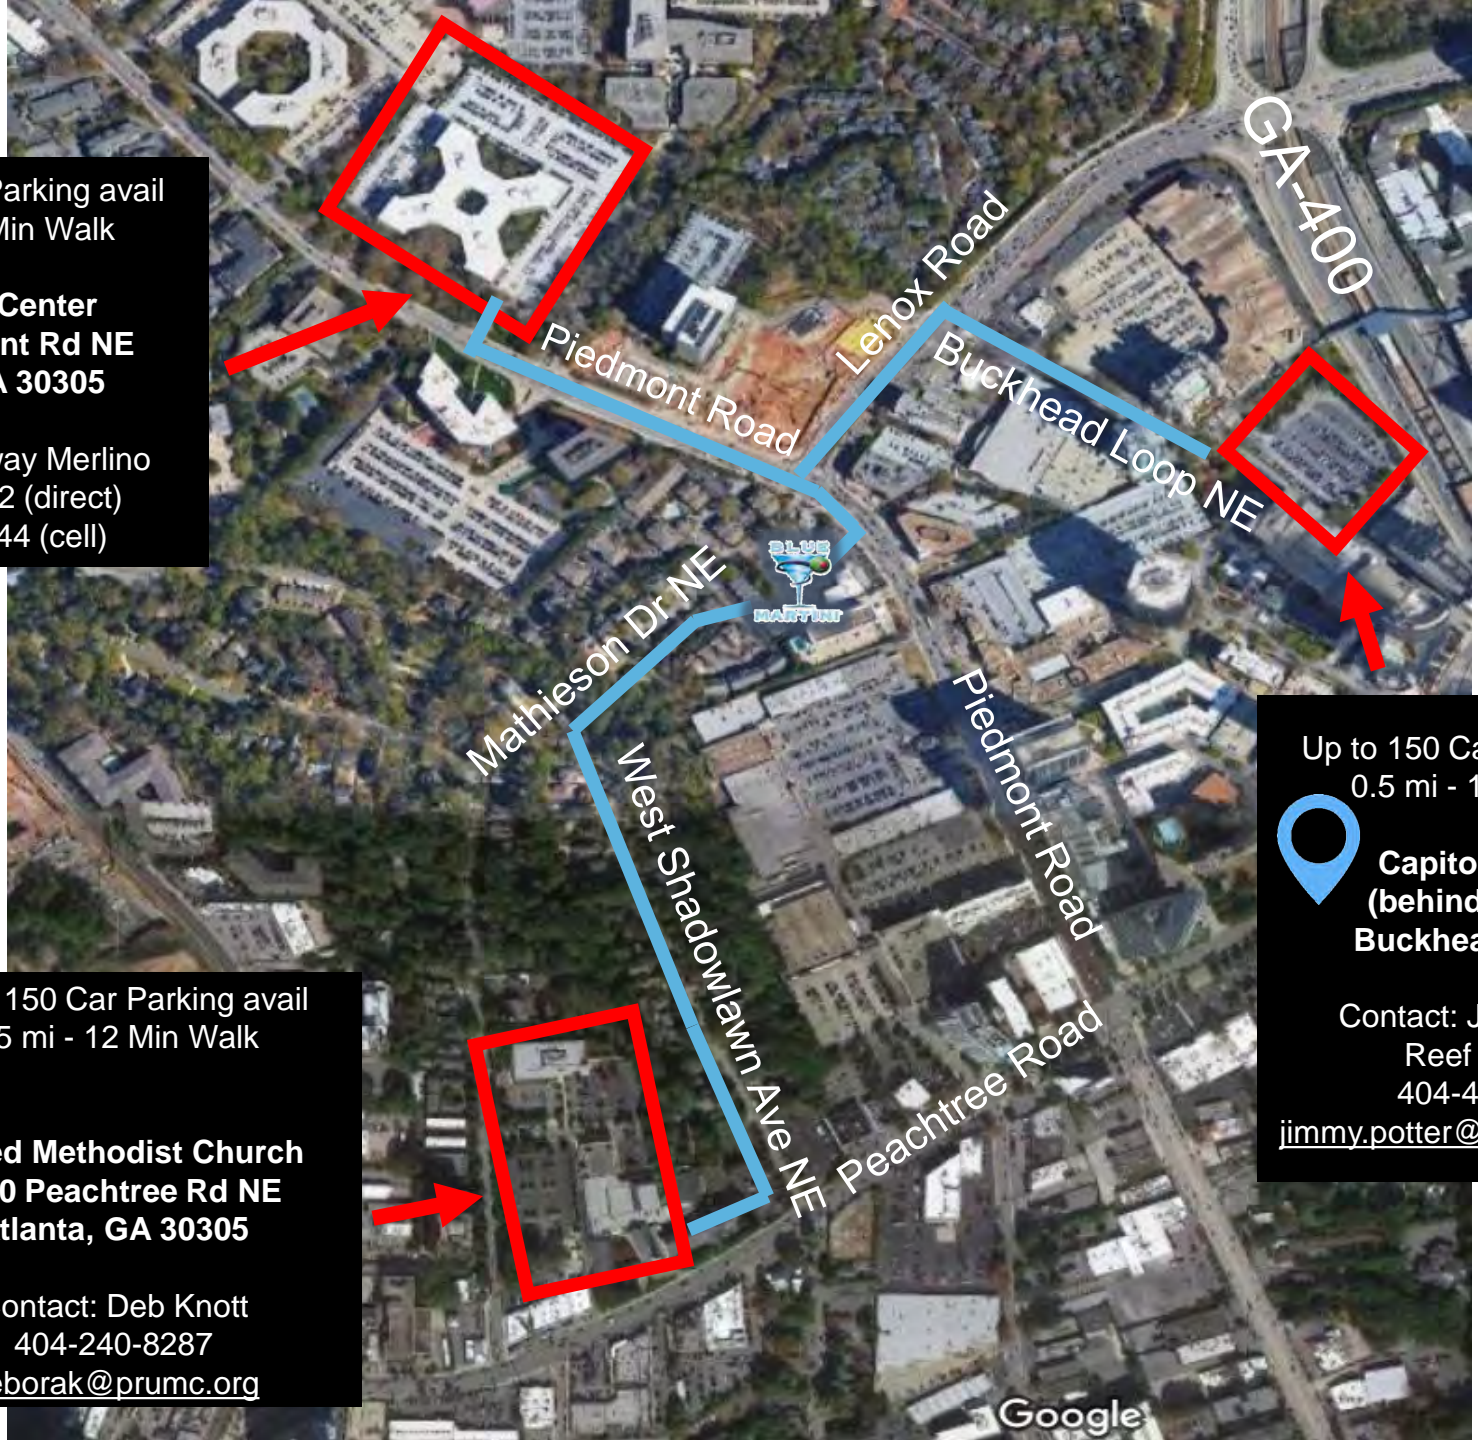

All Map icons are hot links

Up to 150 Car Parking avail
0.5 mi - 12 Min Walk

Piedmont Center
3525 Piedmont Rd NE
Atlanta, GA 30305

Contact: Fenway Merlino
404-262-4352 (direct)
404-578-9744 (cell)

Additional Parking Options (0.5 mi from property)

Up to 150 Car Parking avail
0.5 mi - 12 Min Walk

United Methodist Church
3180 Peachtree Rd NE
Atlanta, GA 30305

Contact: Deb Knott
404-240-8287
deborak@prumc.org

Up to 150 Car Parking avail
0.5 mi - 12 Min Walk

**Capitol City Lot
(behind Meridian
Buckhead condos)**

Contact: Jimmy Potter
Reef Parking
404-467-0146
jimmy.potter@reefparking.com