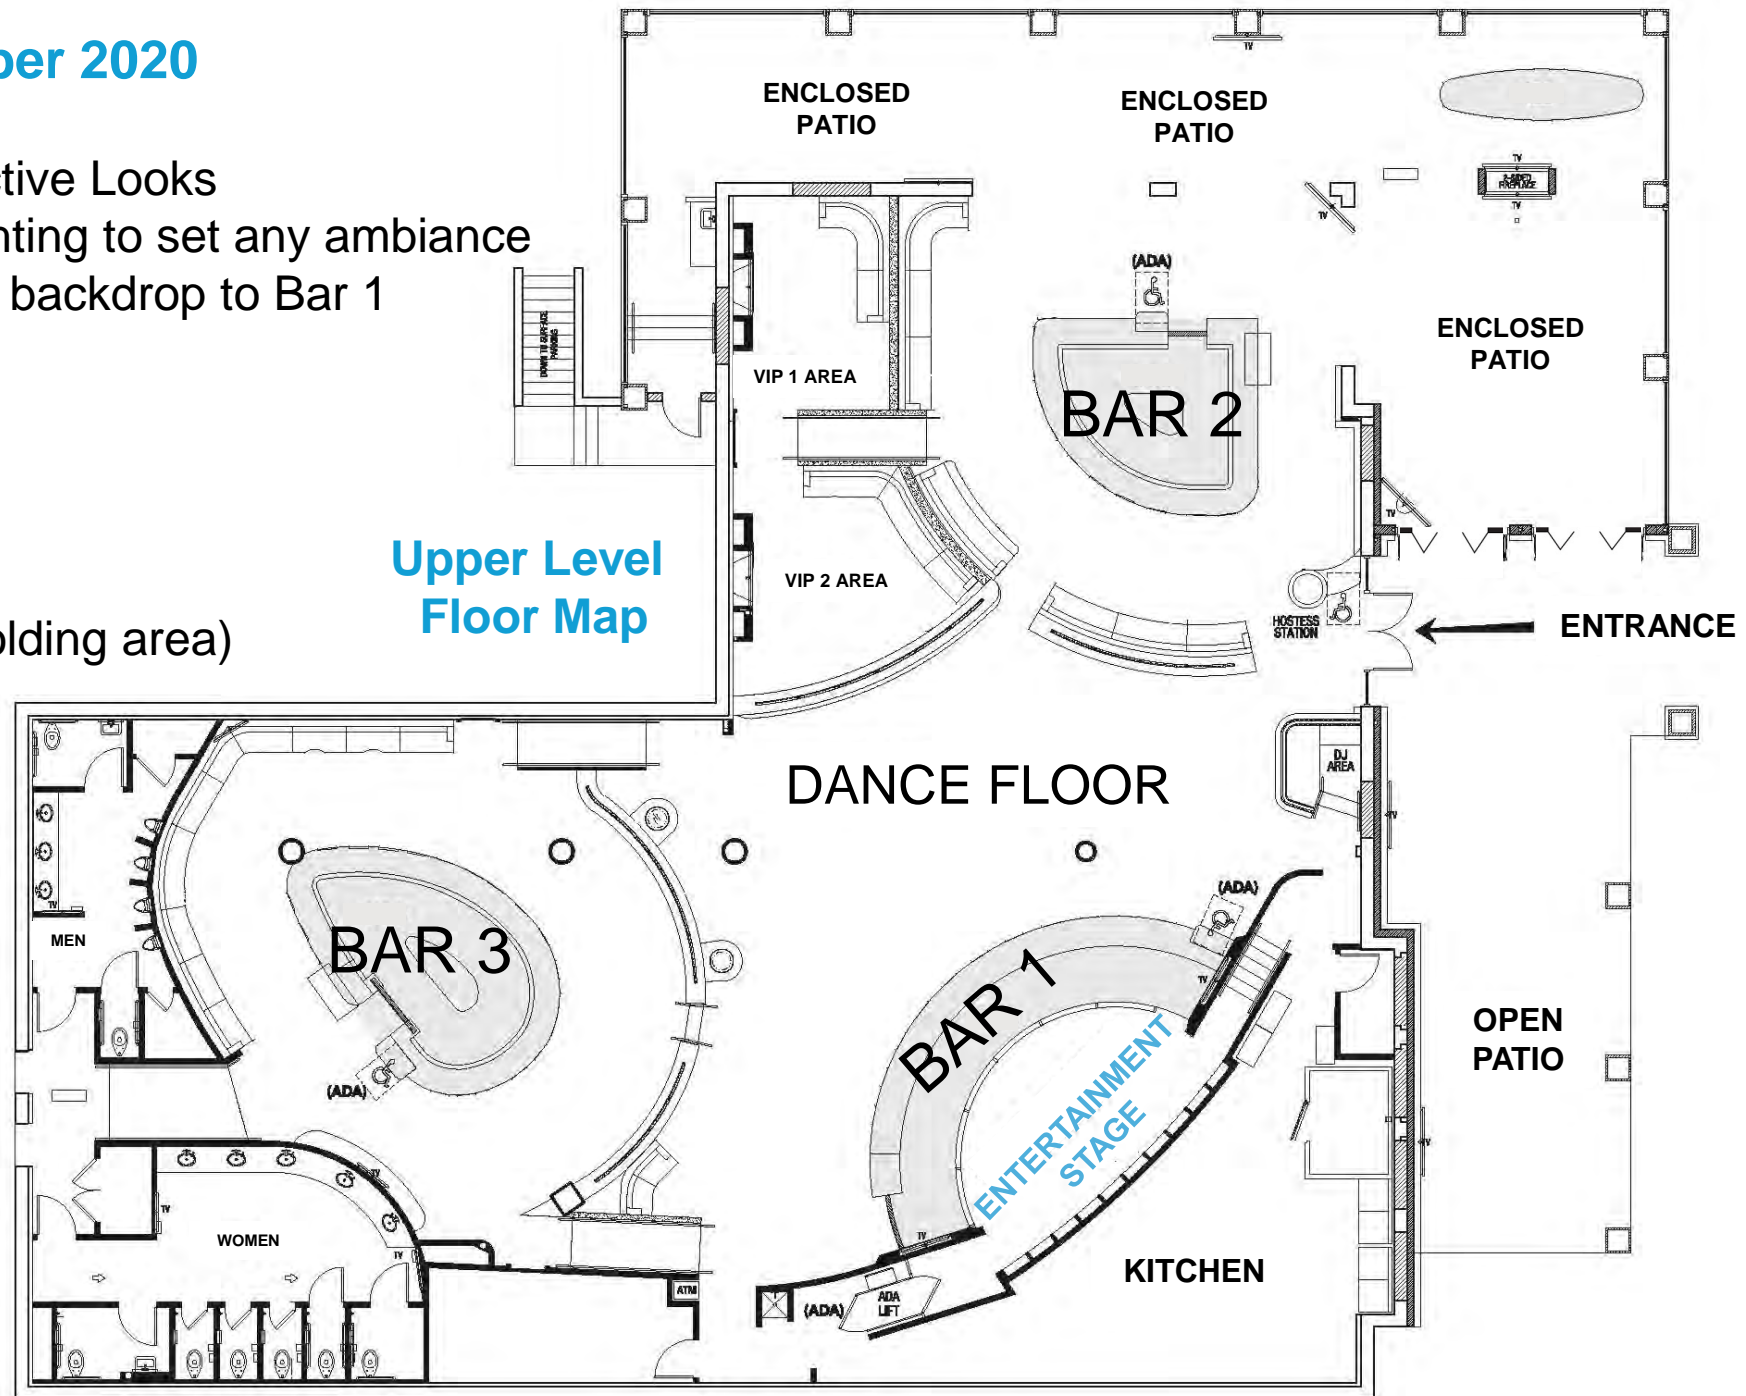

3402 Piedmont Rd NE, Atlanta, GA 30305

All Map icons
are hot links

Contact for Site Info
Steve Kennedy

Steve@SSKennedyEntertainment.com

678.644.3986

NEW VENUE – Opened October 2020

- 11,000 Square Feet
- Three (3) Bar Areas with Distinctive Looks
- Ability to control Color of All Lighting to set any ambiance
- **Stage** for Live Entertainment as backdrop to Bar 1
- Two (2) VIP Areas
- Dance Floor
- Spacious Enclosed Patio
- Chic Lounge
- Two (2) Levels
- Lower Level (ideal for Extras Holding area)
 - Unfinished
 - Climate Controlled
 - Restrooms & Shower

Upper Level
Floor Map

The captivating interior features sweeping dramatic ceilings, a mix of wood and stone elements, modern fireplaces, luxurious banquets, high top tables and bar seating.

PLUS - A customizable lighting system controls colors of ceilings, downlights and bars to support *any* ambiance.

Opened Oct 2020

BLUE MARTINI

Resort
SUN

VALET

BAR 1 / Dance Floor / Entertainment Stage

BAR 2

BAR 3

ENCLOSED PATIO